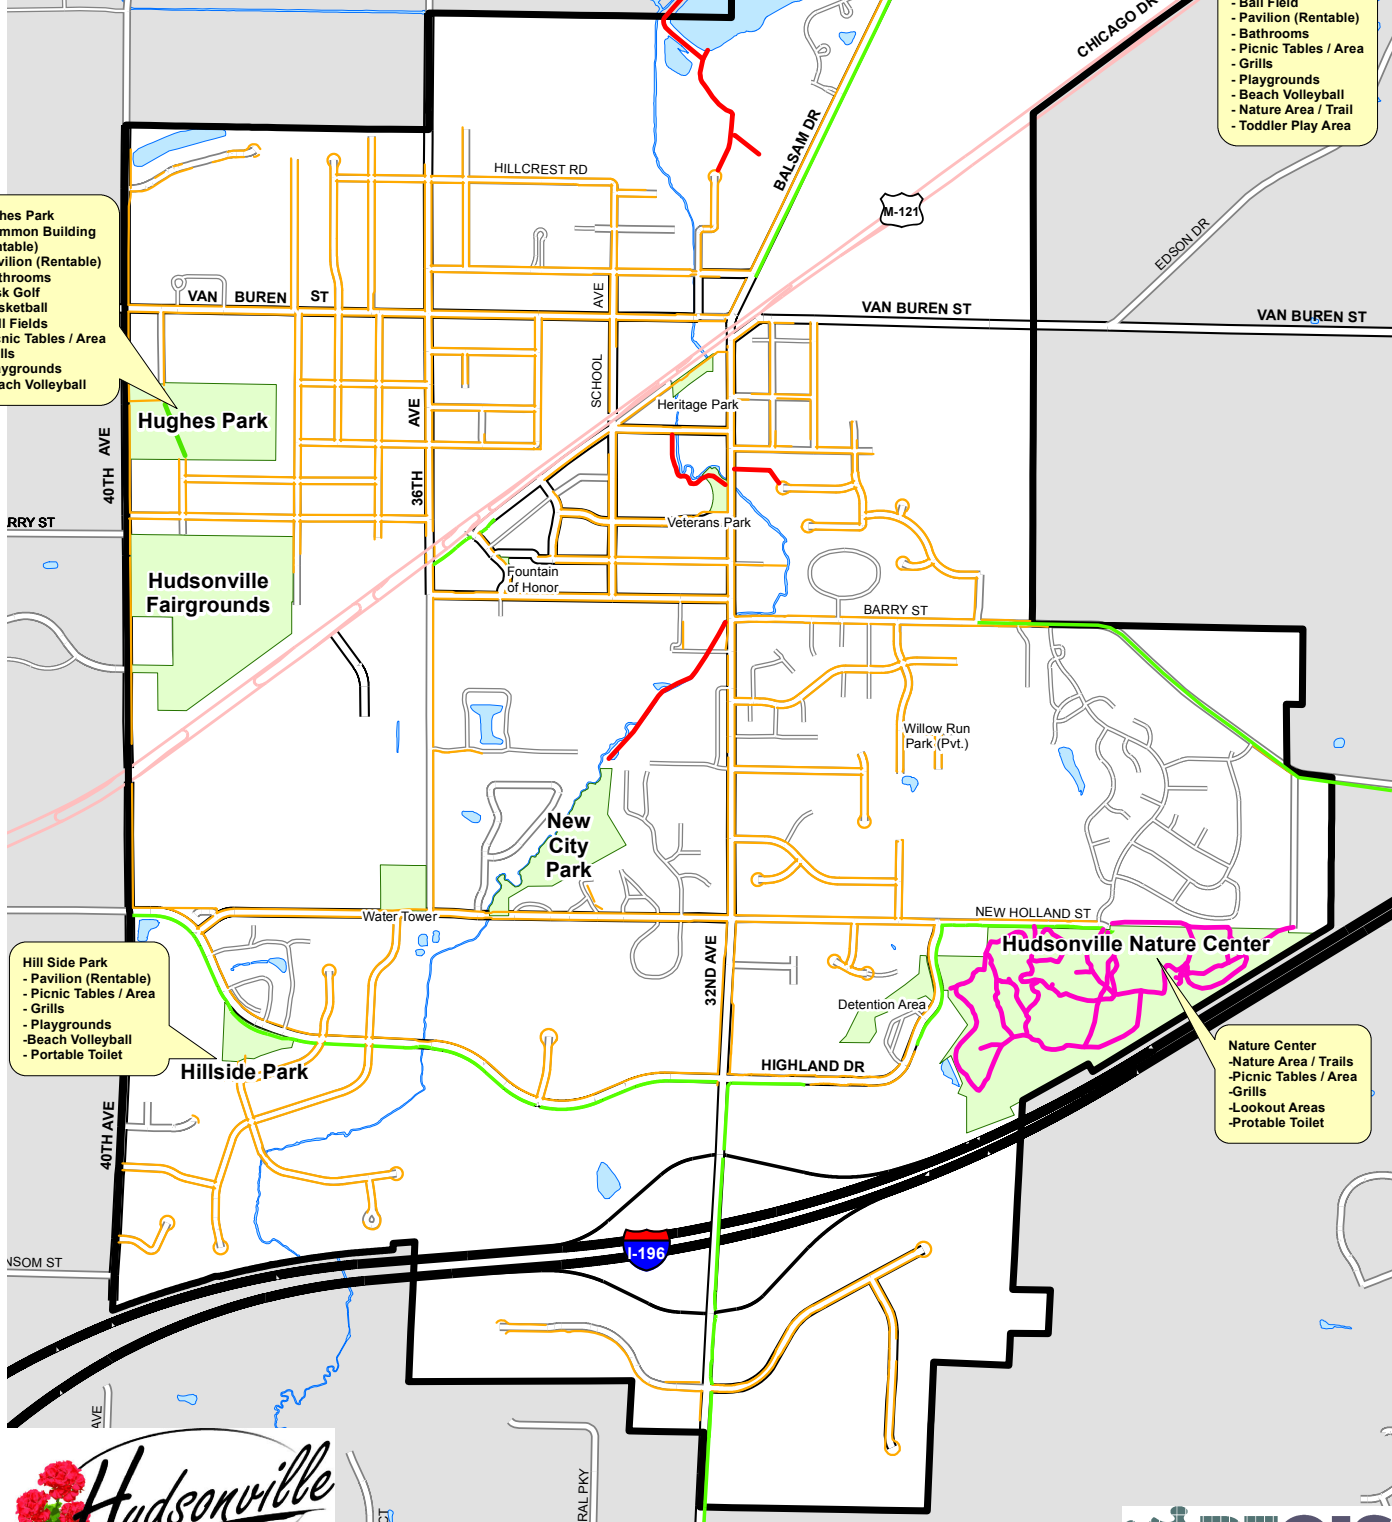

City of Hudsonville Non-Motorized Paths & Parks Map

Shared Use Paths (Trails)

- Shared Use Path
- Sidepath
- Sidewalk
- Trail

- Hughes Park**
- Common Building (Rentable)
 - Pavilion (Rentable)
 - Bathrooms
 - Disk Golf
 - Basketball
 - Ball Fields
 - Picnic Tables / Area
 - Grills
 - Playgrounds
 - Beach Volleyball

- Port Sheldon Sports Complex**
- Ball Fields
 - Soccer Fields
 - Portable Toilet

- Sunrise Park**
- Rain Garden
 - Ball Field
 - Pavilion (Rentable)
 - Bathrooms
 - Picnic Tables / Area
 - Grills
 - Playgrounds
 - Beach Volleyball
 - Nature Area / Trail
 - Toddler Play Area

- Hill Side Park**
- Pavilion (Rentable)
 - Picnic Tables / Area
 - Grills
 - Playgrounds
 - Beach Volleyball
 - Portable Toilet

- Nature Center**
- Nature Area / Trails
 - Picnic Tables / Area
 - Grills
 - Lookout Areas
 - Portable Toilet